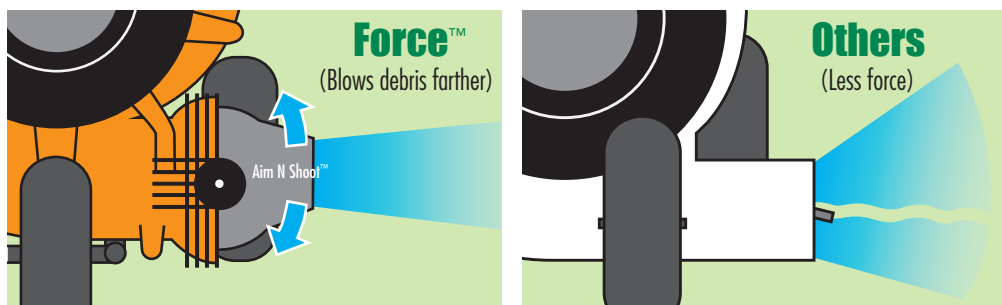

Blowing Force is More Than CFM

The Rest of the Story

When comparing the blowing force of Billy Goat Force™ Blowers to other blowers on the market that claim more “CFM”, Force™ Blowers move debris farther. Here’s the rest of the story:

- A ceiling fan puts out a lot of CFM but does little work.
- It’s the combination of CFM and Pressure that does work.

For example:

- Pneumatics (cfm x psi = work)
- Hydraulics (flow x pressure = work)

- The combination of CFM and Billy Goat’s **necked down discharge** creates the **highest pressure and discharge velocity** in the industry, which produces the **most work** when compared to other blowers on the market.

Engine Size	Others Discharge Size	Billy Goat Discharge Size	Billy Goat Creates More Blowing Force
170 cc	14.8 Sq. Inches (split)	9.6 Sq. Inches	35% Tighter (Blows Debris Farther)
270 cc	25.8 Sq. Inches (split)	12.6 Sq. Inches	52% Tighter (Blows Debris Farther)
390 cc	25.8 Sq. Inches (split)	19.6 Sq. Inches	24% Tighter (Blows Debris Farther)

Engine Size	Others Velocity	Billy Goat Velocity	Billy Goat Velocity Advantage	Billy Goat Weight Advantage
170 cc	126 mph	167 mph	33% More	34% Lighter
270 cc	120 mph	186 mph	55% More	15% Lighter
390 cc	130 mph	177 mph	36% More	18% Lighter

Combine blowing force with significantly lighter machines (up to 34% lighter), patented Aim N Shoot™ that directs airflow exactly where you need it, and advanced fan technology – **for the ultimate leaf power** this season!